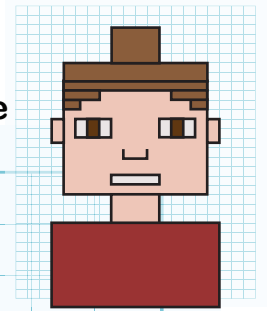

# Minecraft Selfie

Draw your minecraft selfie using only square shapes. Make sure everything is symmetrical along the middle line. When you're done, colour it and share it with your friends!

Sample

A large, light blue grid for drawing a Minecraft selfie. A vertical black line runs down the center of the grid, serving as a symmetry guide. The grid is composed of small squares and is intended for drawing a character using only square shapes.