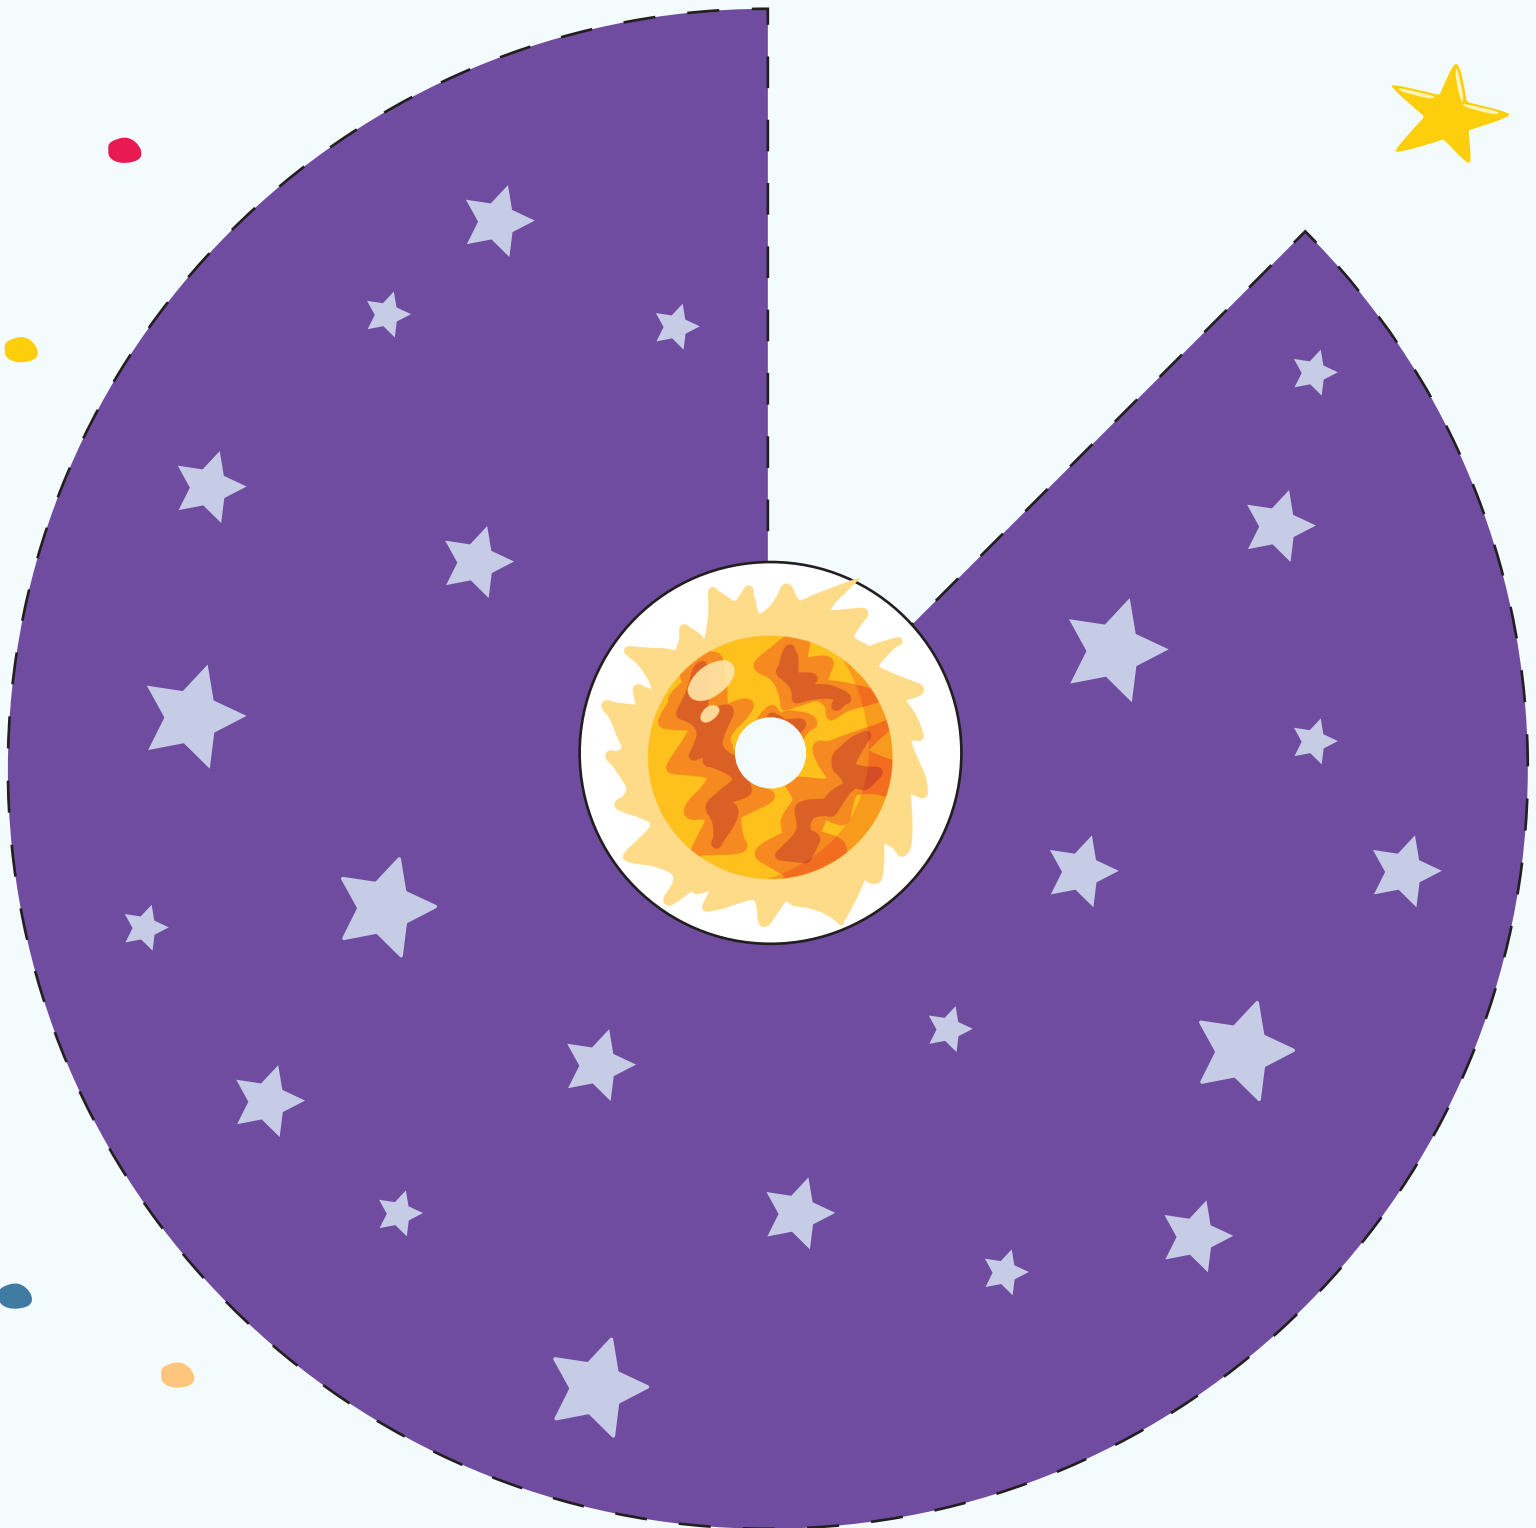

Solar System Wheel

- 1- Cut both wheels and place the sun on top of the planets
- 2- Add a pin to the centre of the sun
- 3- Spin the upper wheel and watch the sun rotate around each planet!

Solar System Wheel